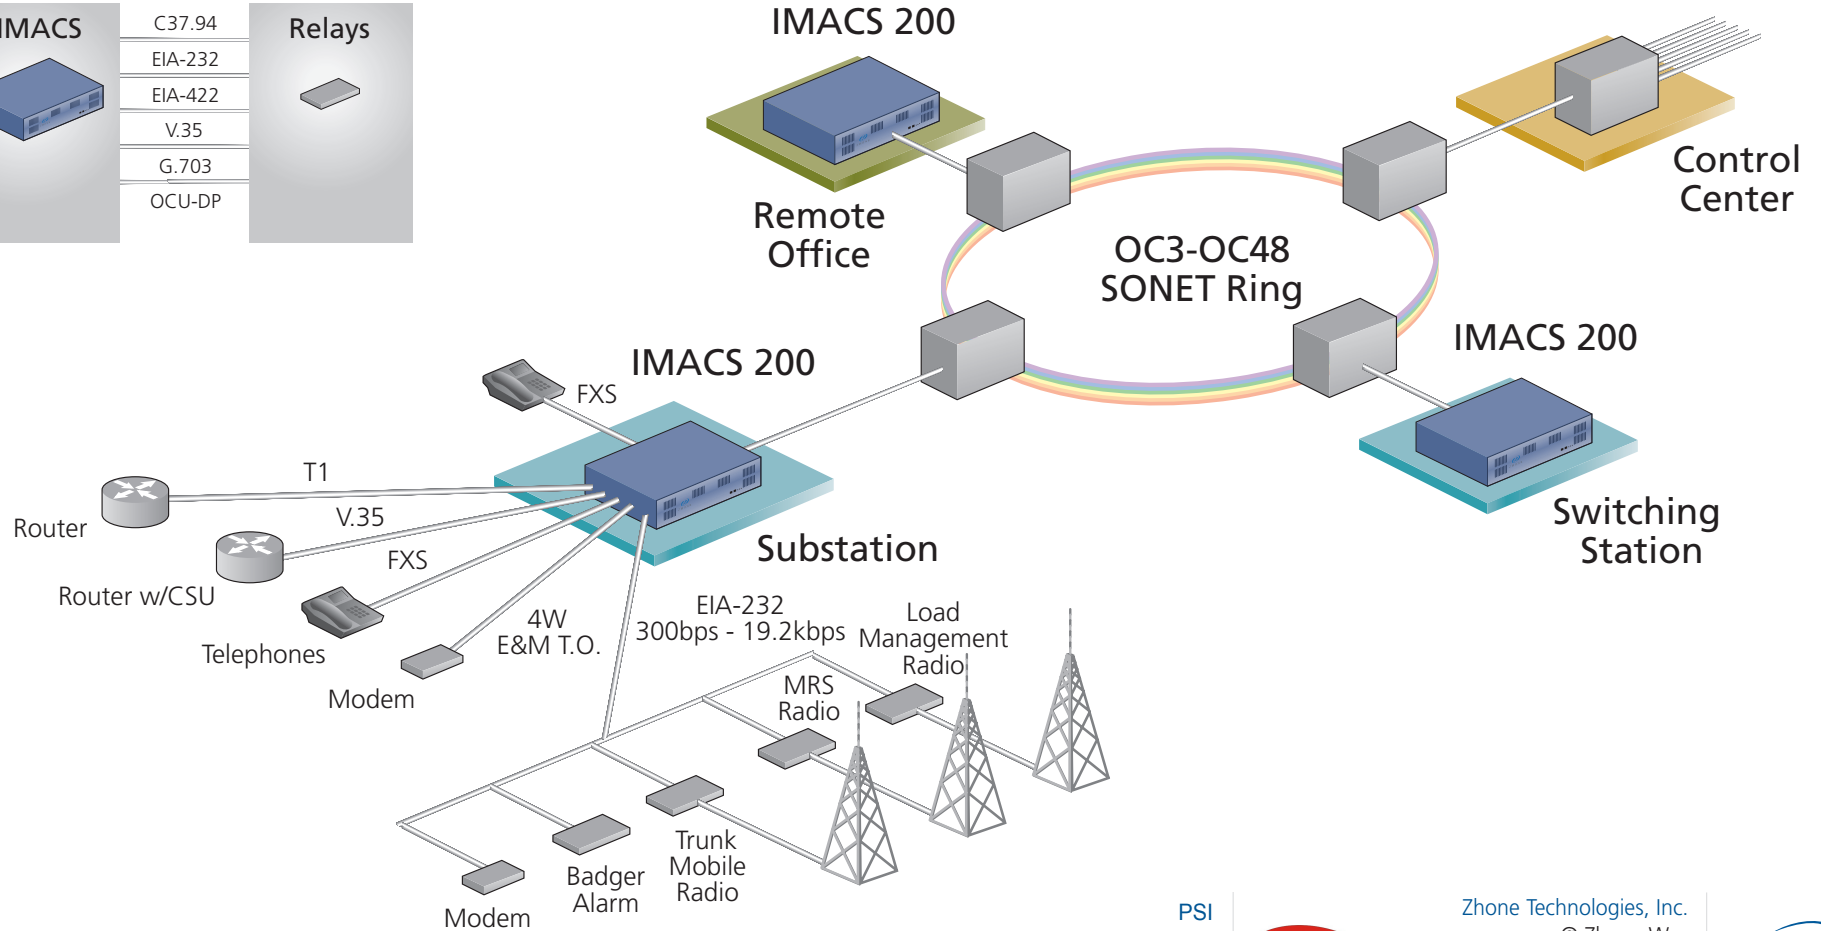

IMACS 200

Utility Communications

PSI
 31 DiCarolis Court
 Hackensack, NJ 07601
 201.488.6000 phone
 www.psitech.com

Zhone Technologies, Inc.
 @ Zhone Way
 7001 Oakport Street
 Oakland, CA 94621
 510.777.7000 phone
 www.zhone.com

Z H O N E[®]

IMACS 200

Utility Remote Monitoring

PSI
 31 DiCarolis Court
 Hackensack, NJ 07601
 201.488.6000 phone
 www.psitech.com

Zhone Technologies, Inc.
 @ Zhone Way
 7001 Oakport Street
 Oakland, CA 94621
 510.777.7000 phone
 www.zhone.com