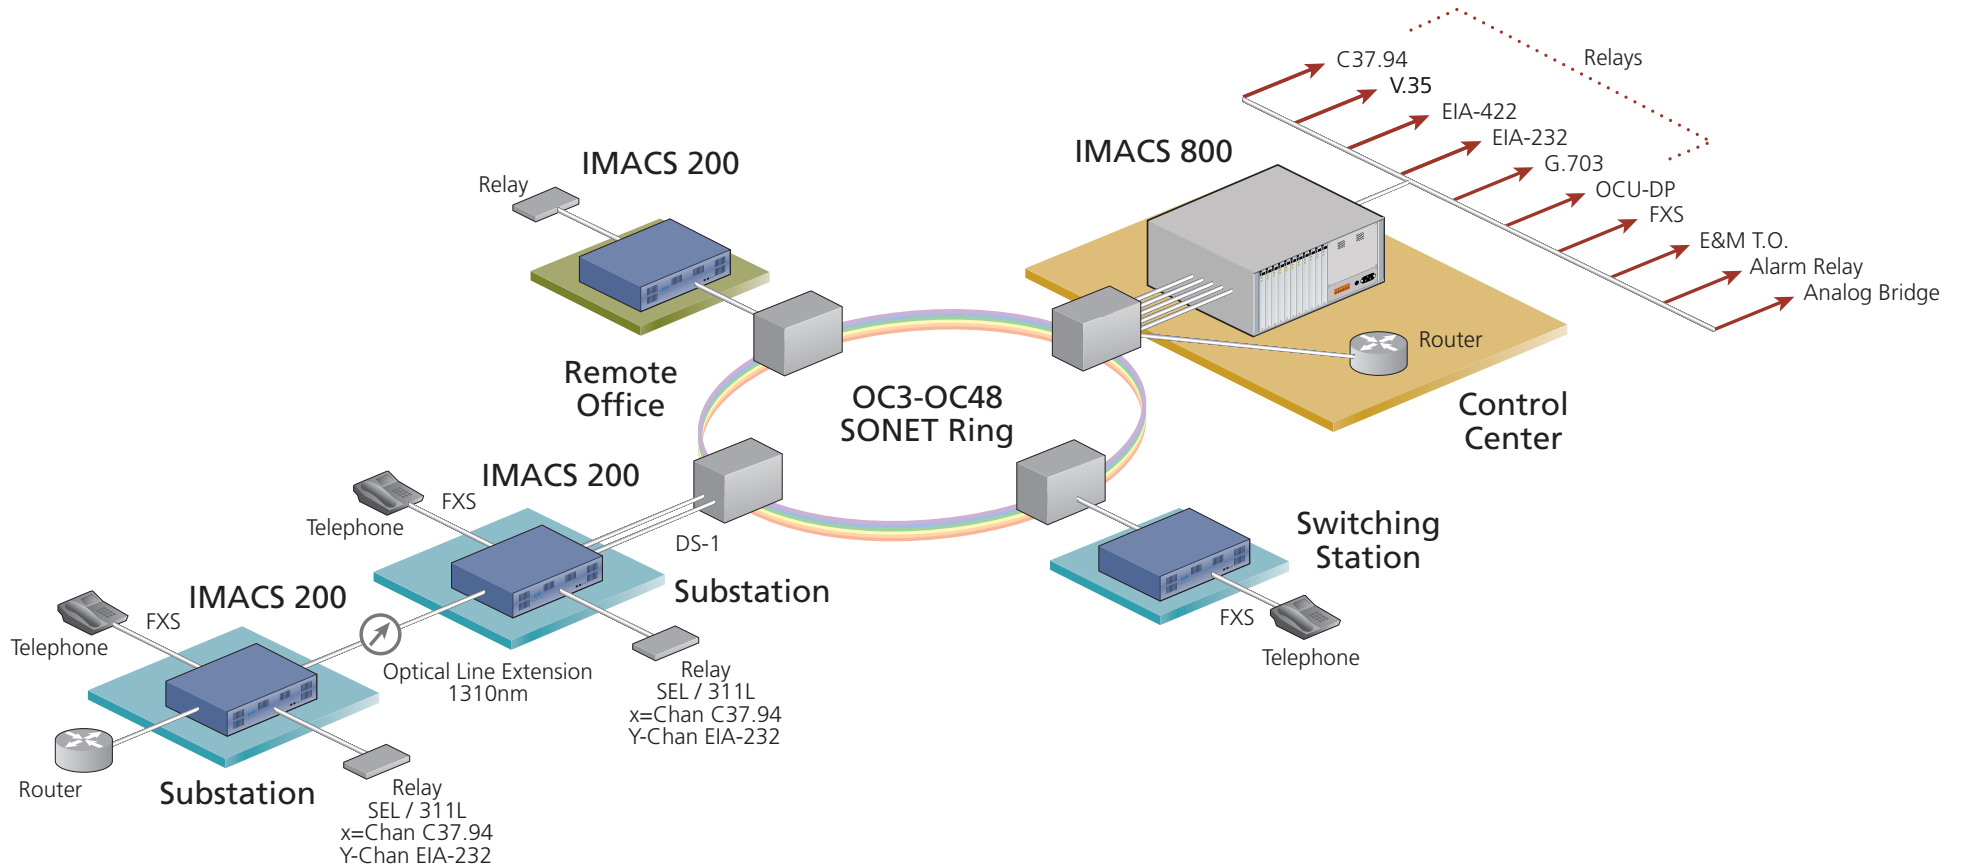

IMACS 200

Utility Communications

PSI
 31 DiCarolis Court
 Hackensack, NJ 07601
 201.488.6000 phone
 www.psitech.com

Zhone Technologies, Inc.
 @ Zhone Way
 7001 Oakport Street
 Oakland, CA 94621
 510.777.7000 phone
 www.zhone.com

Z H O N E[®]

IMACS 200

Utility Remote Monitoring

PSI
 31 DiCarolis Court
 Hackensack, NJ 07601
 201.488.6000 phone
 www.psitech.com

Zhone Technologies, Inc.
 @ Zhone Way
 7001 Oakport Street
 Oakland, CA 94621
 510.777.7000 phone
 www.zhone.com

IMACS 200

Complete Utility Communications and Monitoring Solution

PSI
31 DiCarolis Court
Hackensack, NJ 07601
201.488.6000 phone
www.psitec.com

Zhone Technologies, Inc.
@ Zhone Way
7001 Oakport Street
Oakland, CA 94621
510.777.7000 phone
www.zhone.com